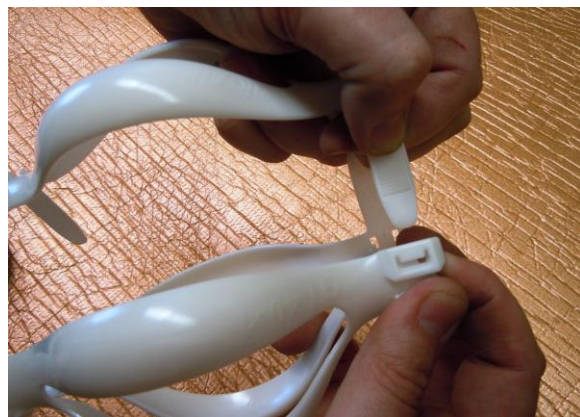

## **GT Series**

The GT Series is available in 4 different bow heights:

- **GT 10 - 0.39" Bow Height**
- **GT 20 - 0.78" Bow Height**
- **GT 30 - 1.18" Bow Height**
- **GT 40 - 1.57" Bow Height**

The GT Series will fit bar and pipe diameters from 0.70" OD to 2.56" OD.

Centralizing and spacing applications Include, but are not limited to:

- **Rock bolts**
- **Soil nails**
- **Anchors**
- **Small diameter drop pipe**
- **Down hole cameras and other data collection devices.**

No special tools are required to install these products that are manufactured from a high grade engineering thermoplastic called Acetal POM.

Each GT Series carton contains 100 units.

For 2.28" OD and greater pipe diameters see **kwik-ZIP's** 155 Series.